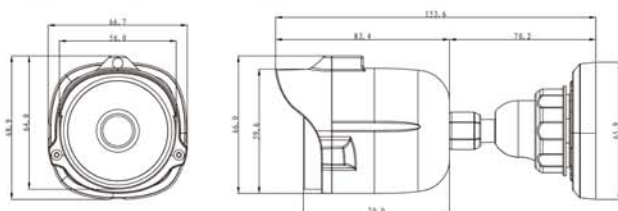

EZ-IP7136IR130

EZ-IP7136IR200

HD WEATHERPROOF IR BULLET IP CAMERA, 960P, 1.3 MEGAPIXEL
HD WEATHERPROOF IR BULLET IP CAMERA, 1080P, 2.0 MEGAPIXEL

FEATURES

- ONVIF 2.3
- PoE (Power over Ethernet): Optional
- HD 1.3 MegaPixel (960P)/ HD 2.0 MegaPixel (1080P)
- Triple Stream: Main Stream, Sub Stream, Mobile Stream
- Day/ Night: Built-in 30pcs IR LED
- 25M IR Distance
- Weatherproof IP66
- Metal Housing to Withstand Years of Use
- IR-Cut Filter: No Color Difference at Day Time;
  Brighter Image at Night Time

SPECIFICATION

MODEL	EZ-IP7136IR130	EZ-IP7236IR200
Video Compression	H.264	
Image Sensor	1/4" High Image CMOS Sensor	1/3" High Image CMOS Sensor
Total Number of Pixels	1280(H) X 960(V)	1920(H) X 1080(V)
Resolution	1.3 MegaPixel	2.0 MegaPixel
Frame Rate	30fps at 1280 x 960 (NTSC) 25fps at 1280 x 960 (PAL)	30fps at 1920 x 1080 (NTSC) 25fps at 1920 x 1080 (PAL)
Triple Stream	Main Stream: 1280 X 960 (960P) Sub Stream: 640 X 480 (VGA) Mobile Stream: 320 X 240 (QVGA)	Main Stream: 1920 X 1080 (1080P) Sub Stream: 640 X 480 (VGA) Mobile Stream: 320 X 240 (QVGA)
Lens	3.6mm Lens	
Min. Illumination	0.05LUX/F1.2 (0 LUX IR On)	
Shutter Control	NTSC: 1/30 ~ 1/20,000sec PAL: 1/25 ~ 1/20,000sec	
Day/Night	Built-in 30PCS IR LED	
IR Distance	25 Meters	
Audio	YES (Optional)	
Network Protocol	TCP/IP, UDP, RTP/RTCP, RTSP, HTTP, SMTP, DNS, DDNS, DHCP, FTP, NTP, PPPoE, UPNP (SNMP, HTTPS, SIP Optional)	
Ethernet	1 x RJ45 10M/ 100M Ethernet Interface	
Power	12V DC/ PoE	
Operating Temperature	-10°C ~ 60°C (-14°F ~ 140°F)	
Operating Humidity	90% or Less (Non-Condensing)	
Dimension	152mm(L) X 66mm(W) X 69mm(H)	
Weight	0.32 kg	

DIMENSION

Unit : mm